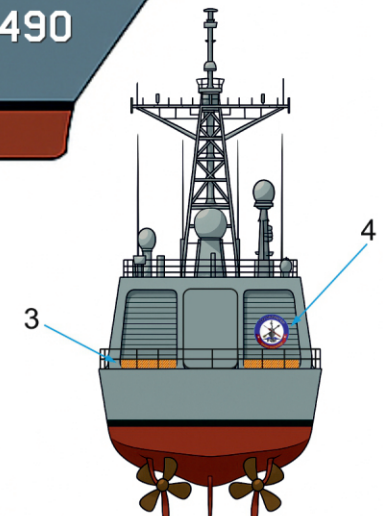

Gabya Class - Turkish Navy

1/350

Tcg-Gaziantep F-490

Dnt-01049

**babibi
MODEL**