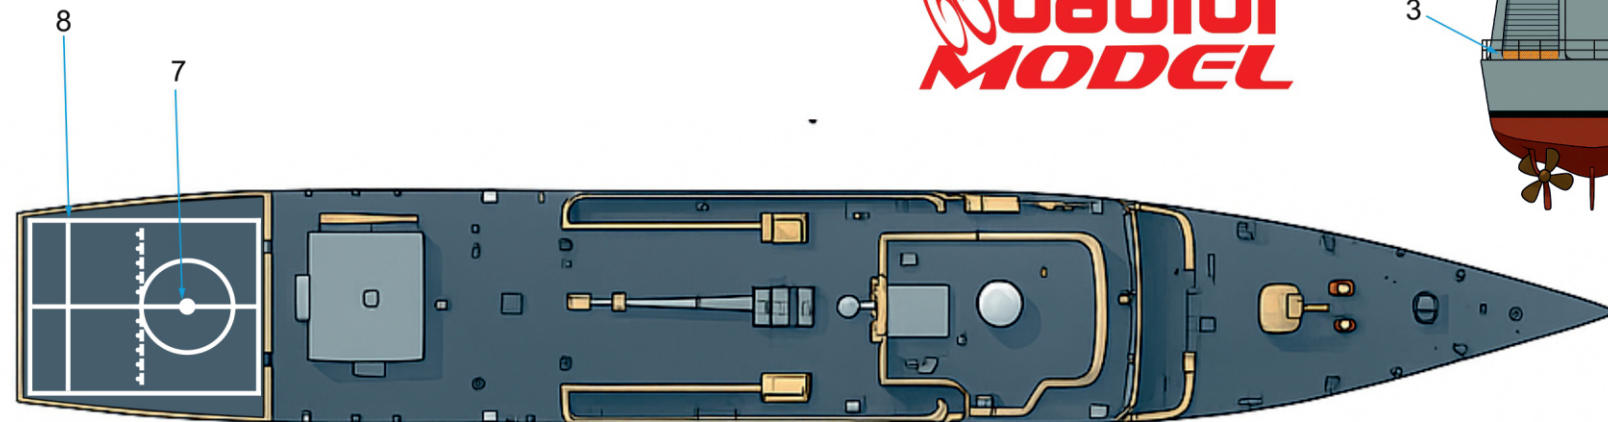

Gabya Class - Turkish Navy

1/350

Tcg-Gaziantep F-490

Dnt-01049

**babibi
MODEL**