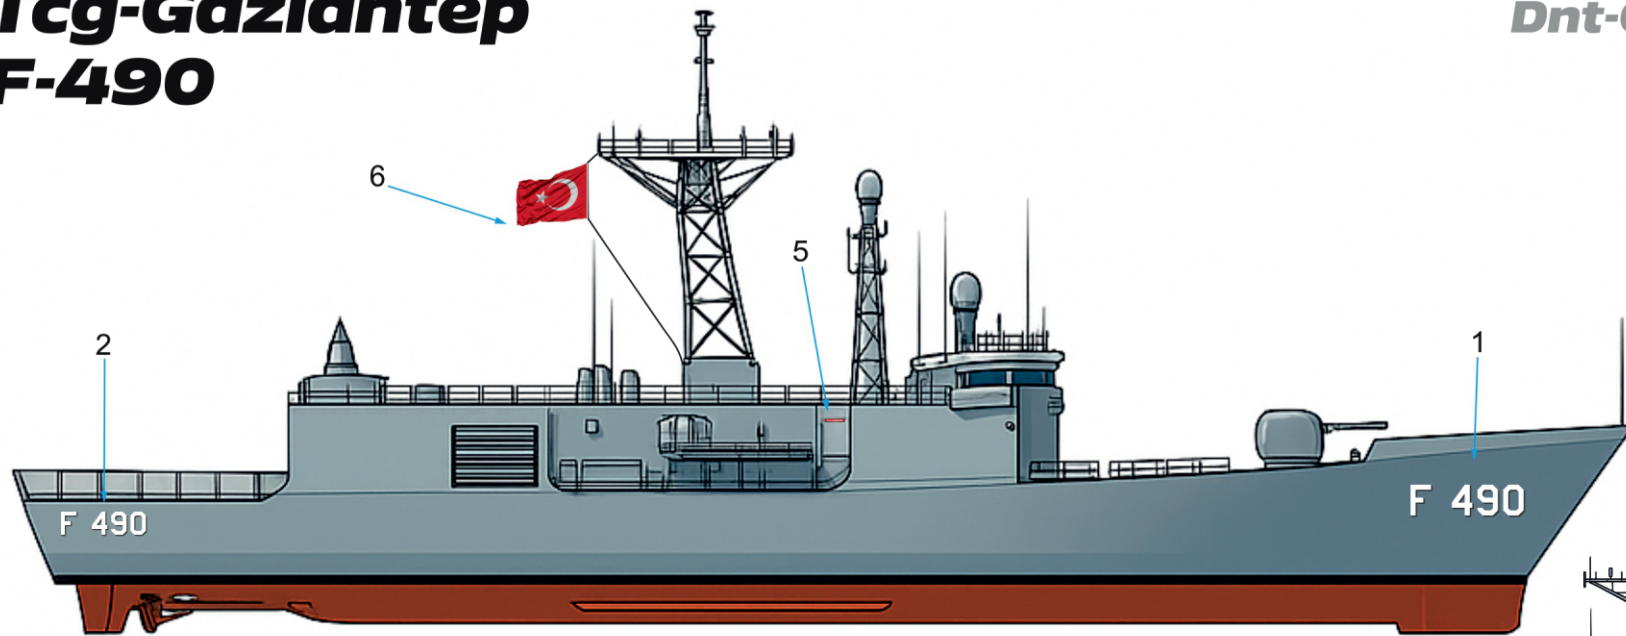

Gabya Class - Turkish Navy

1/350

Tcg-Gaziantep F-490

Dnt-01049

**babibi
MODEL**