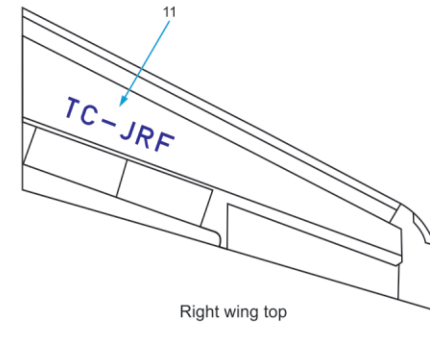

Turkish Airlines New Tail

Dat-01206

Nose landing gear doors

Left wing bottom

Right wing top