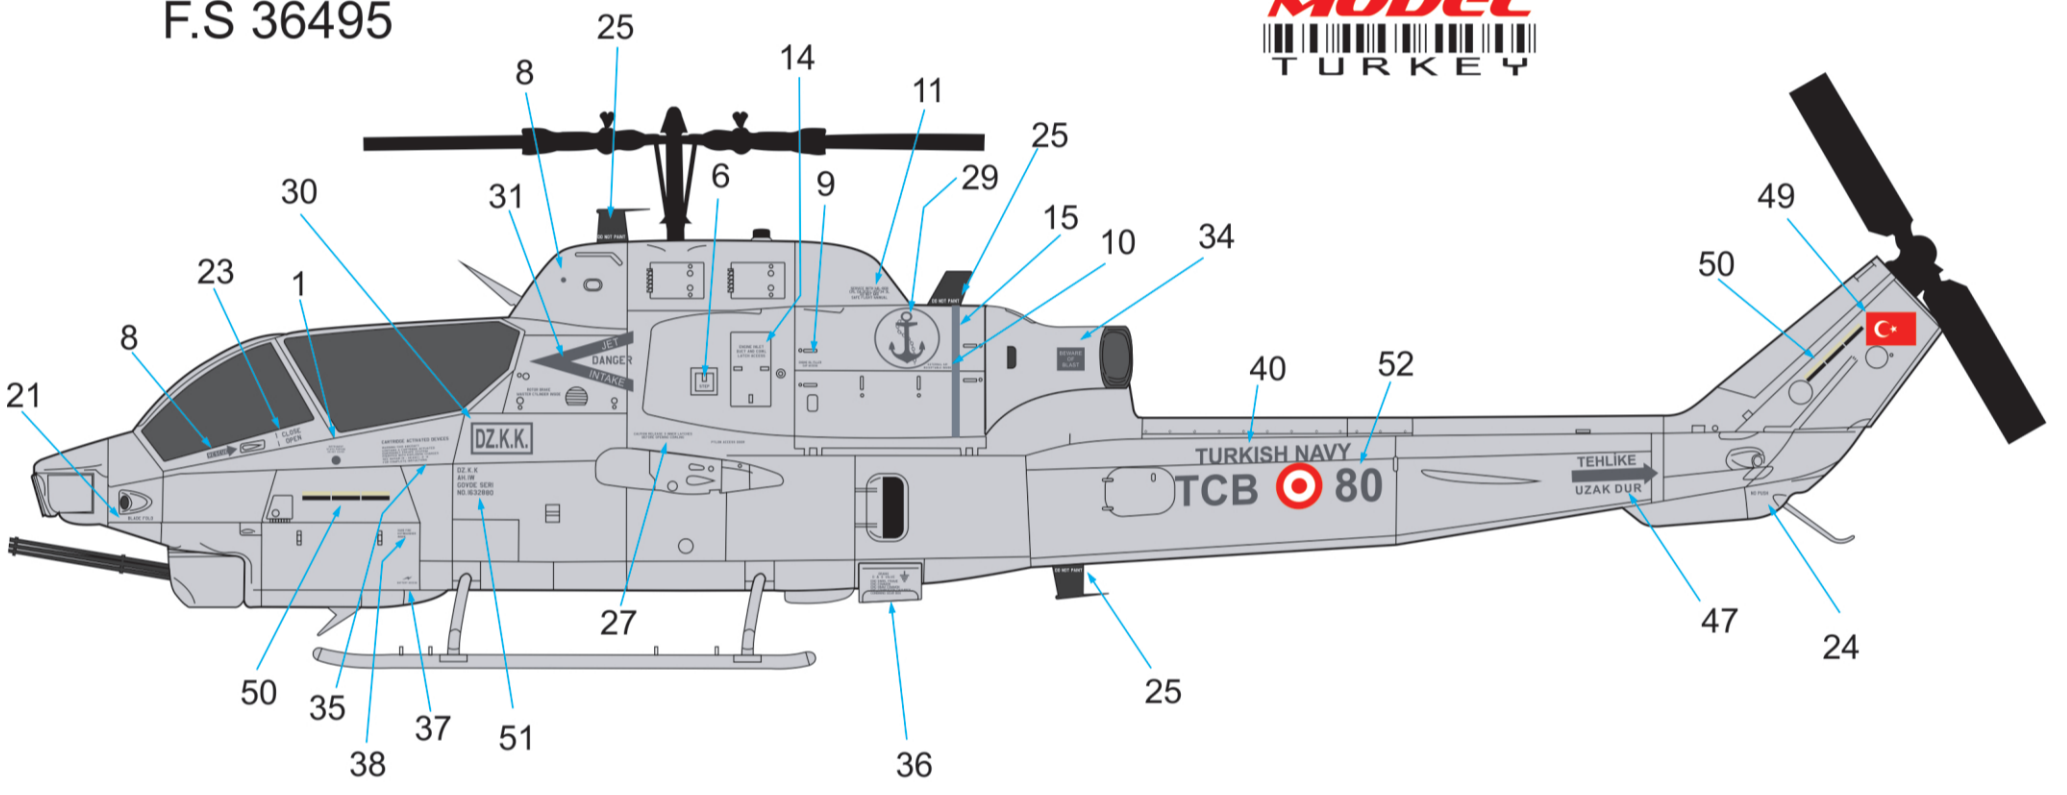

F.S 36495

Turkish Navy AH-1W COBRA  
www.babibimodel.com © BaBiBi MODEL TURKEY

Turkish Navy AH-1W COBRA  
www.babibimodel.com © BaBiBi MODEL TURKEY