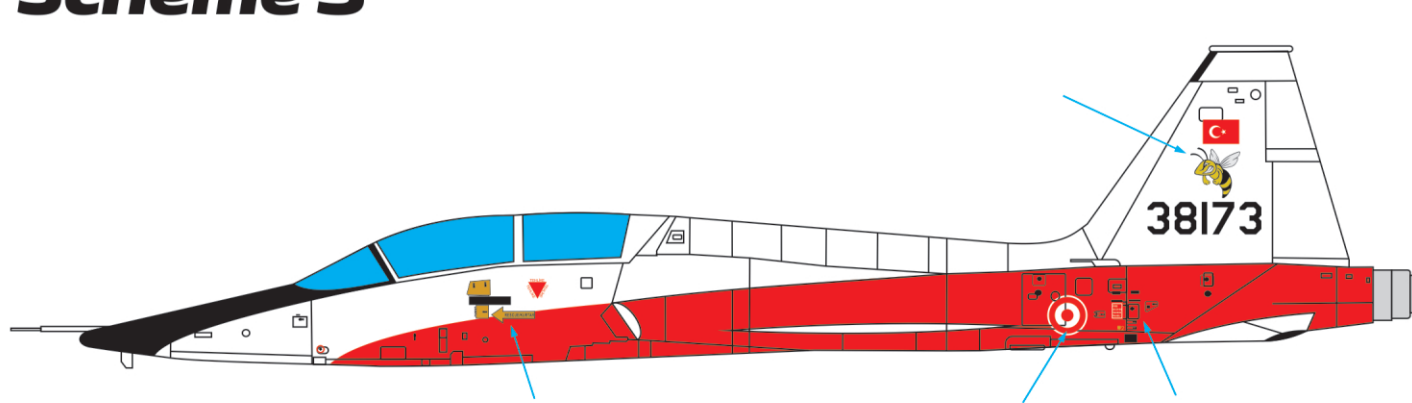

Northrop T-38M
Talon

121 Squadron Scheme 3

Military Aviation Series

Northrop T-38M Talon

121. Ari (Bee) Squadron Scheme 3

babibi
MODEL