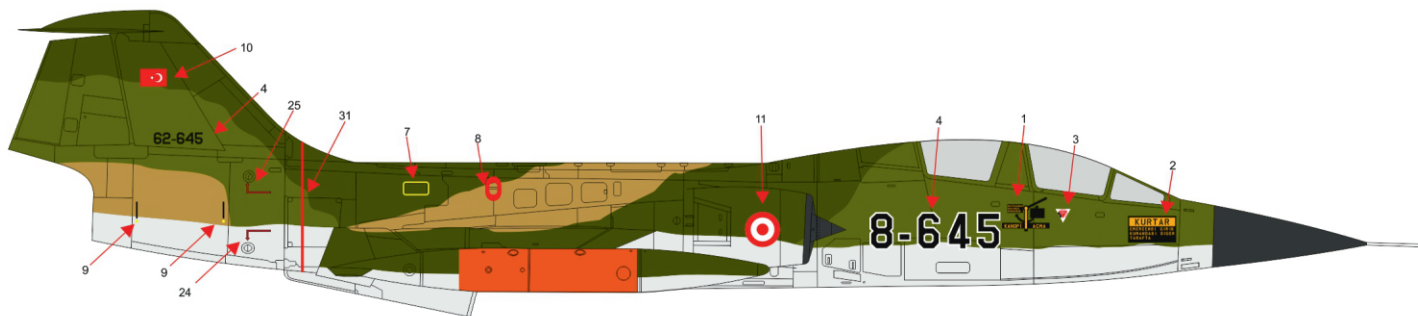

Lockheed CF-104D Starfighter

1/48

62-845 Sea Camouflage

Dbt-01202

babibi
MODEL