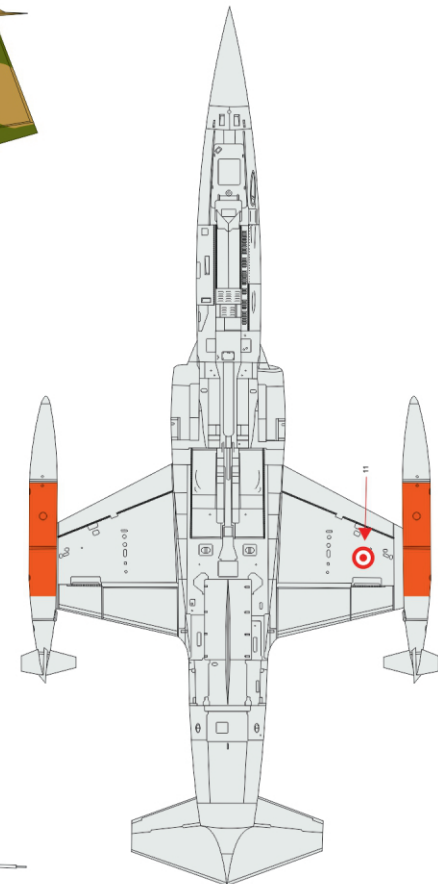

# Lockheed CF-104D Starfighter

**62-845 Sea Camouflage**

**Dbt-01202**

-  FS.34079
-  FS.34102
-  FS.30219
-  FS.37875
-  FS.28915

1/48

Military Aviation Series

# Lockheed CF-104D Starfighter

1/48

## 62-845 Sea Camouflage

Dbt-01202

**babibi**  
**MODEL**