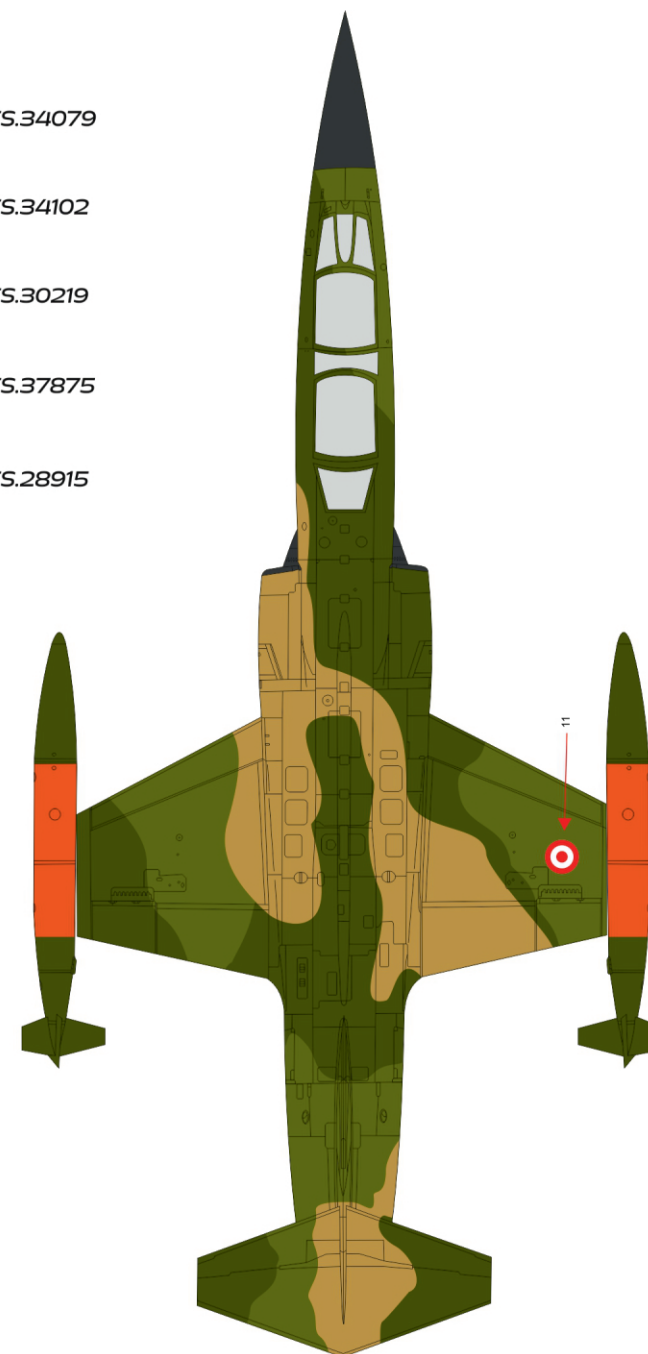

# Lockheed CF-104D Starfighter

**62-845 Sea Camouflage**

**Dbt-01202**

-  FS.34079
-  FS.34102
-  FS.30219
-  FS.37875
-  FS.28915

1/48

Military Aviation Series

# Lockheed CF-104D Starfighter

1/48

## 62-845 Sea Camouflage

Dbt-01202

**babibi**  
**MODEL**