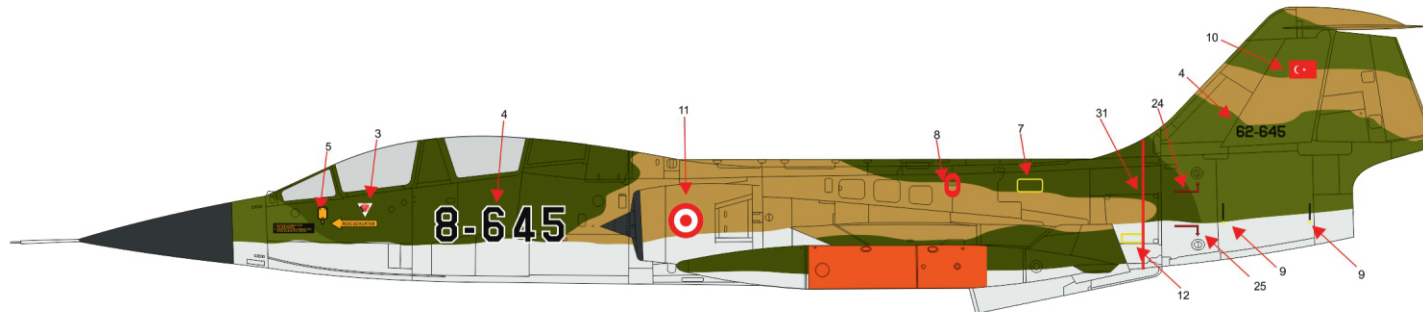

Lockheed CF-104D Starfighter

1/48

62-845 Sea Camouflage

Dbt-01202

babibi
MODEL