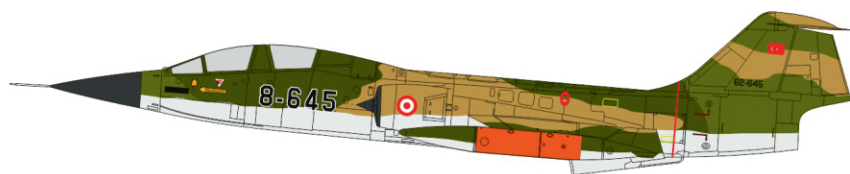

# Lockheed CF-104D Starfighter

**62-845 Sea Camouflage**

**Dbt-01202**

-  FS.34079
-  FS.34102
-  FS.30219
-  FS.37875
-  FS.28915

1/48

Military Aviation Series

# Lockheed CF-104D Starfighter

1/48