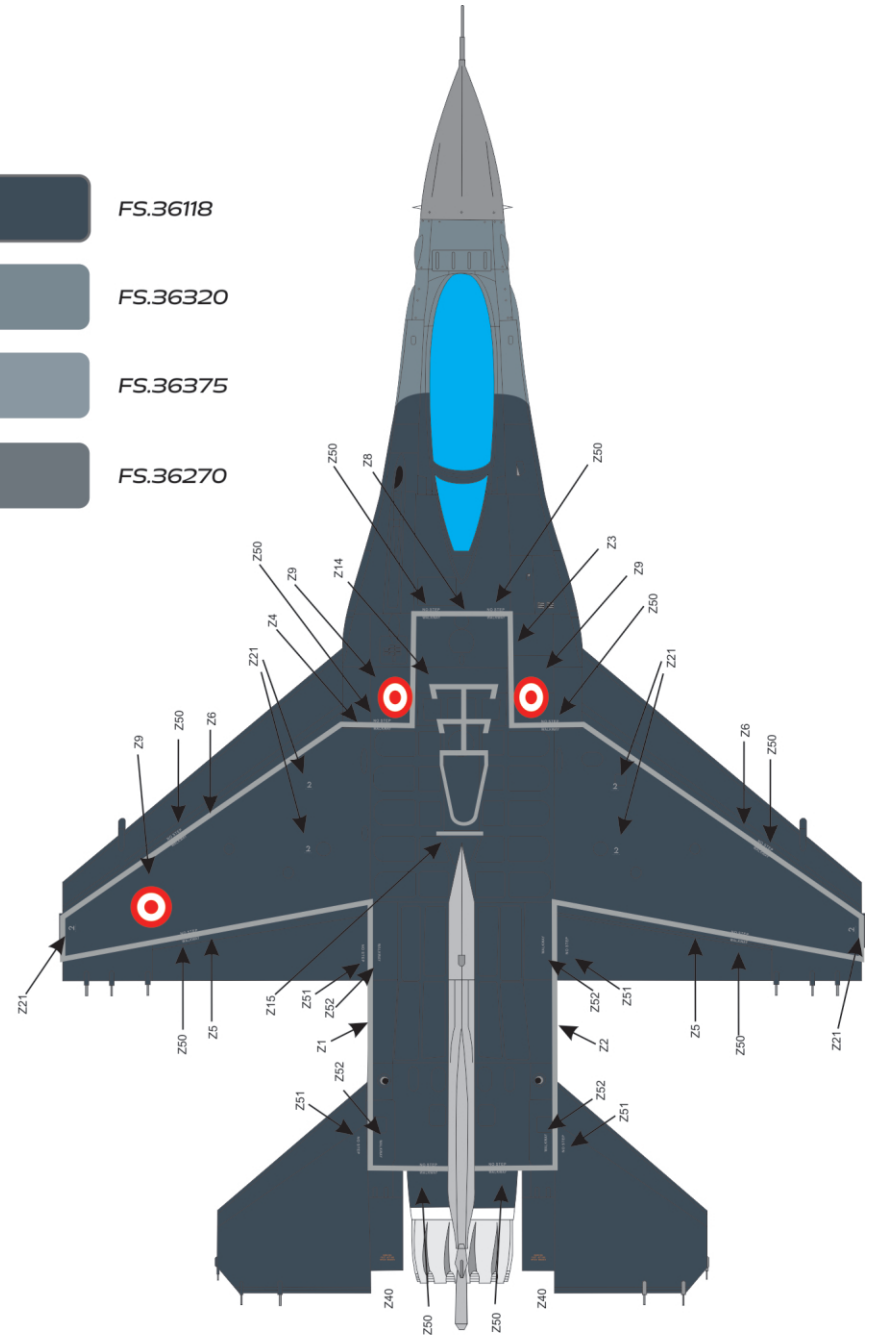

General Dynamics F-16 C-D Fighting Falcon

182 Atmaca Squadron sch1

Dbt-01089

1/32

Military Aviation Series

- FS.36118
- FS.36320
- FS.36375
- FS.36270

182. Atmaca Squadron

Dbt-01089

88-0035-- F-16C
92-0011-- F-16C
89-0045-- F-16D