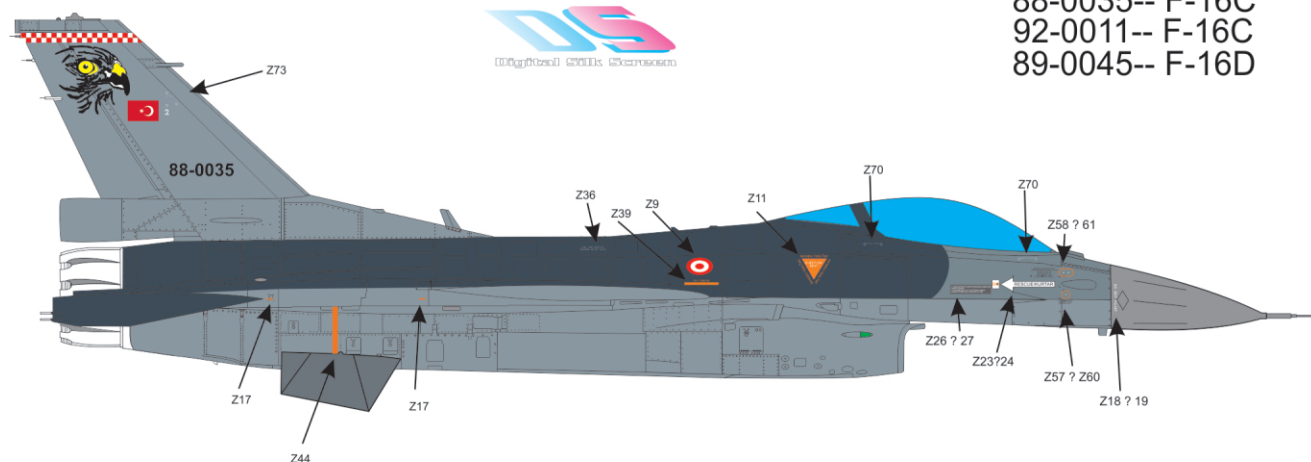

General Dynamics F-16 C-D Fighting Falcon

182 Atmaca Squadron sch1

Dbt-01089

1/32

Military Aviation Series

- FS.36118
- FS.36320
- FS.36375
- FS.36270

182. Atmaca Squadron

Dbt-01089