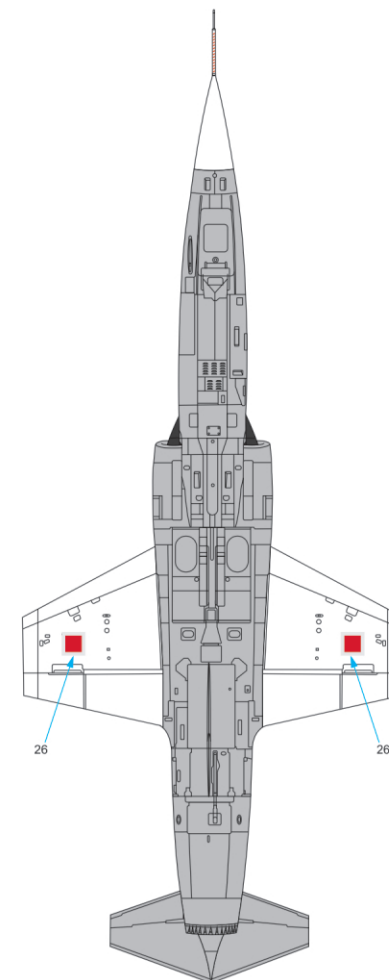

# Lockheed F-104G Starfighter

**Natural Metal Finish TURAF**

**Dbt-01025**

1/48

Military Aviation Series

# Lockheed F-104 G Starfighter

1/48

## Natural Metal Finish old scheme

Dbt-01025

Please Search real photos for circle roundels and other scheme.  
Can use standart decals from kits another options.

**babibi**  
**MODEL**