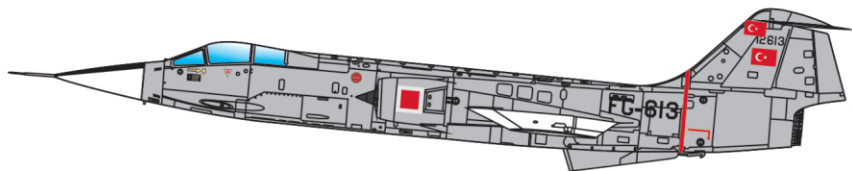

# Lockheed F-104G Starfighter

**Natural Metal Finish TURAF**

**Dbt-01025**

1/48

Military Aviation Series

# Lockheed F-104 G Starfighter

1/48