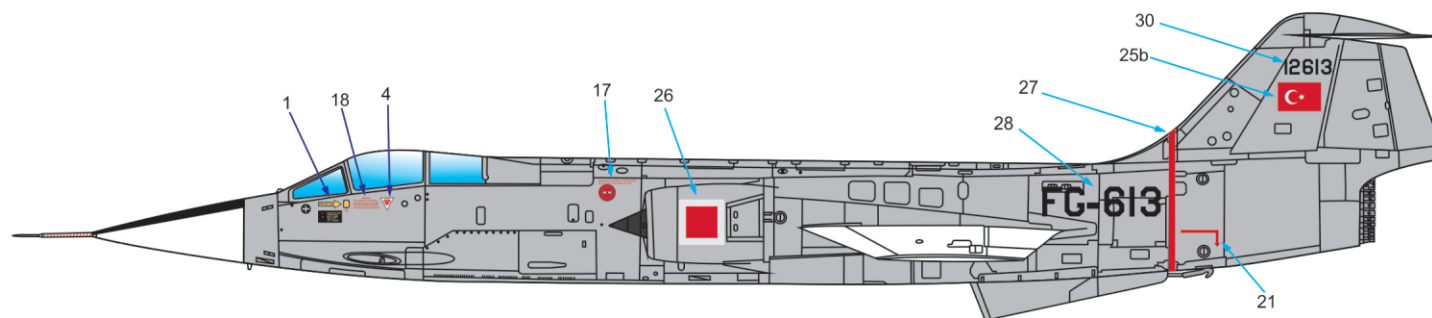

Lockheed F-104 G Starfighter

1/48

Natural Metal Finish old scheme

Dbt-01025

Please Search real photos for circle roundels and other scheme.
Can use standart decals from kits another options.