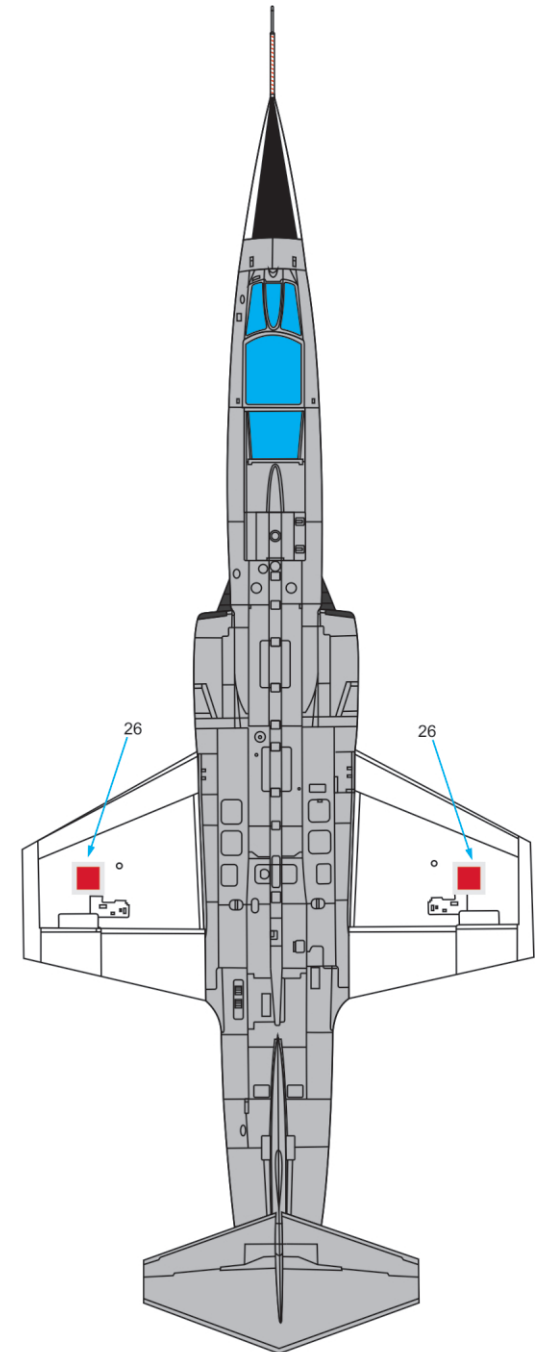

# Lockheed F-104G Starfighter

**Natural Metal Finish TURAF**

**Dbt-01025**

1/48

Military Aviation Series

# Lockheed F-104 G Starfighter

1/48

## Natural Metal Finish old scheme

Dbt-01025

Please Search real photos for circle roundels and other scheme.  
Can use standart decals from kits another options.

**babibi**  
**MODEL**