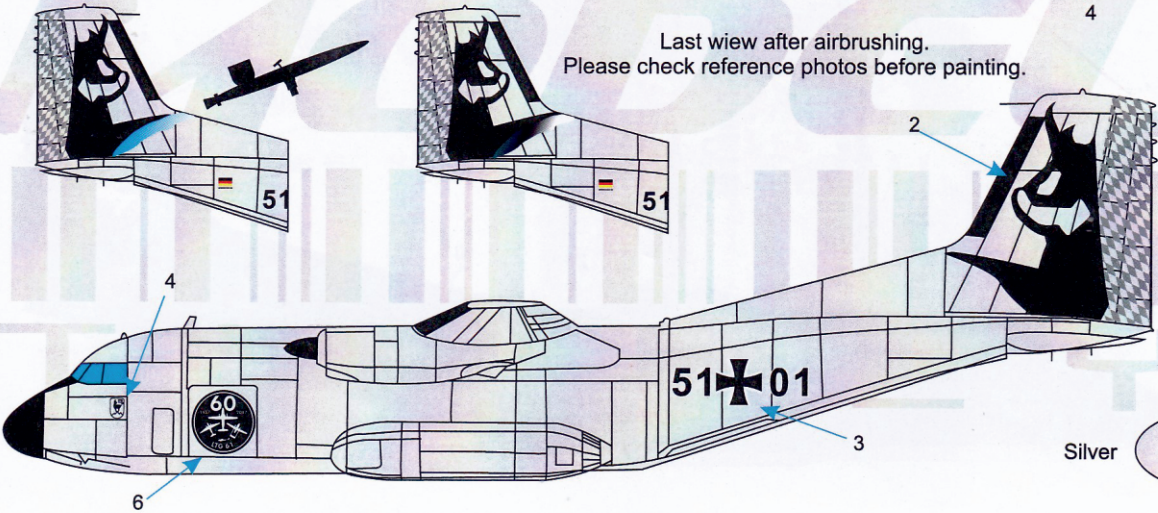

1/72 nd Scale C-160 D TRANSALL EURO TRANSALLS I
 www.babibi.com © BABIBI MODEL TURKEY DDF-2020-0025

babibi
MODEL
 TURKEY
SCALE
1/72

C-160 Transall TURAF Ex-Ankara Museum Turkey

Transall C-160 51+01 "Silberne Gams" Germany

Paint with airbrush freehand with black after decal applied on both sides.
(recommended Tamiya x-1 or similar)

Last view after airbrushing.
Please check reference photos before painting.

can useable stencils from revell kit