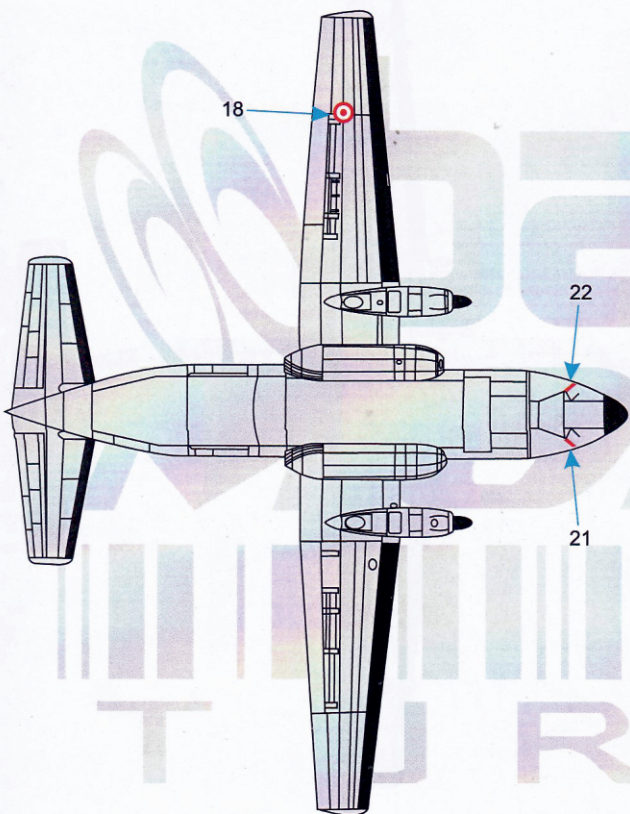

1/72 nd Scale C-160 D TRANSALL EURO TRANSALLS I
 www.babibi.com © BABIBI MODEL TURKEY DDF-2020-0025

babibi
MODEL
 TURKEY
SCALE
1/72

C-160 Transall TURAF Ex-Ankara Museum Turkey

Transall C-160 51+01 "Silberne Gams" Germany