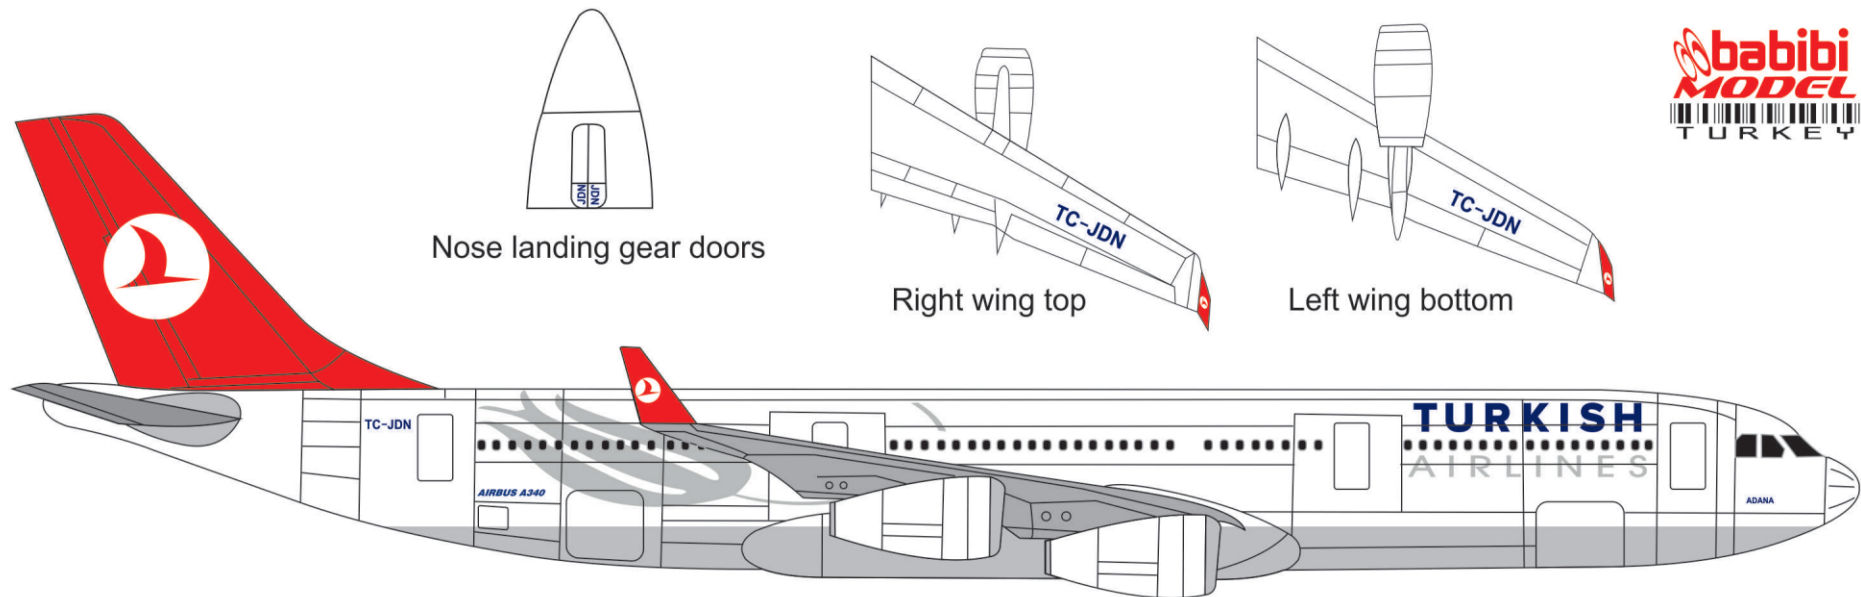

# Airbus A-340-313

## Turkish Airlines TC-JDN

Nose landing gear doors

Right wing top

Left wing bottom