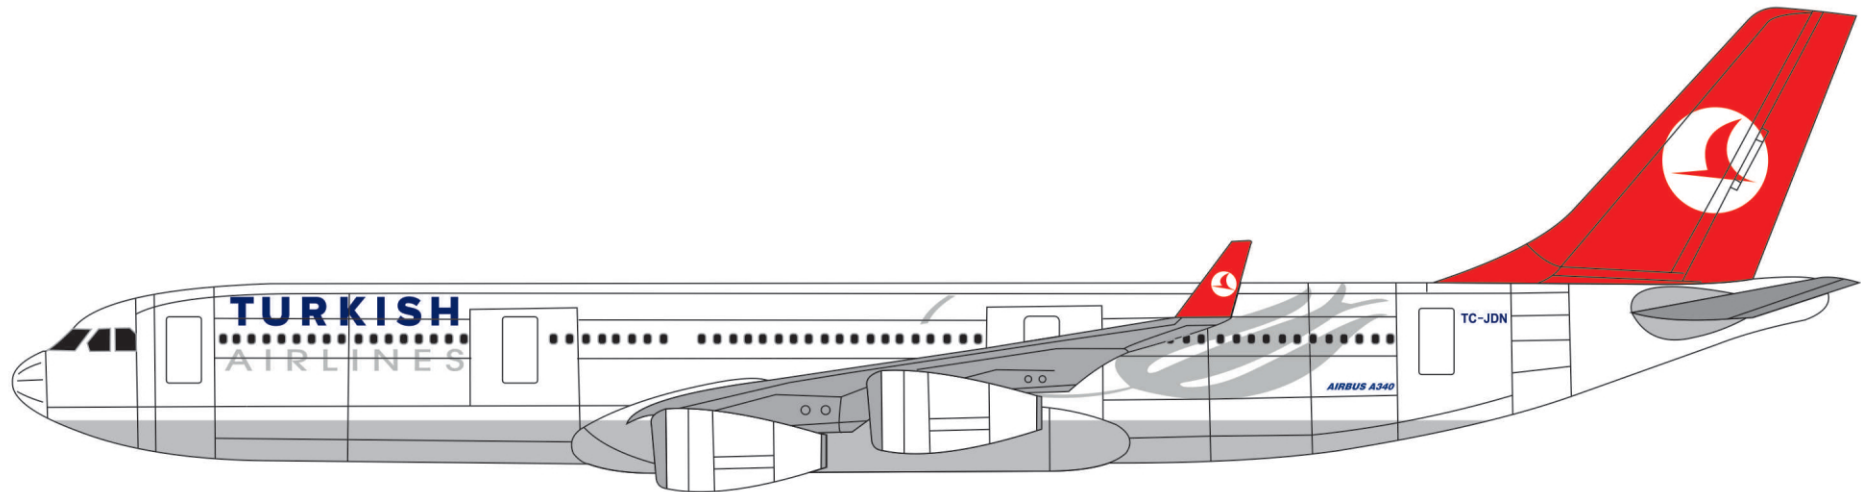

# Airbus A-340-313

## Turkish Airlines TC-JDN

Nose landing gear doors

Right wing top

Left wing bottom