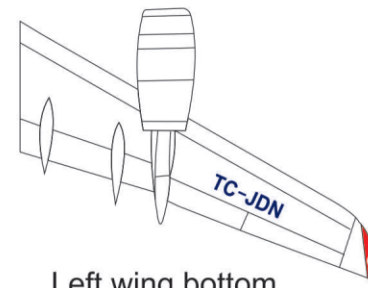

## Turkish Airlines TC-JDN

Nose landing gear doors

Right wing top

Left wing bottom