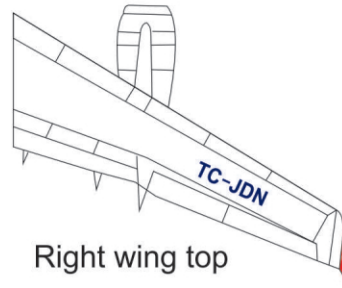

## Turkish Airlines TC-JDN

Nose landing gear doors

Right wing top

Left wing bottom