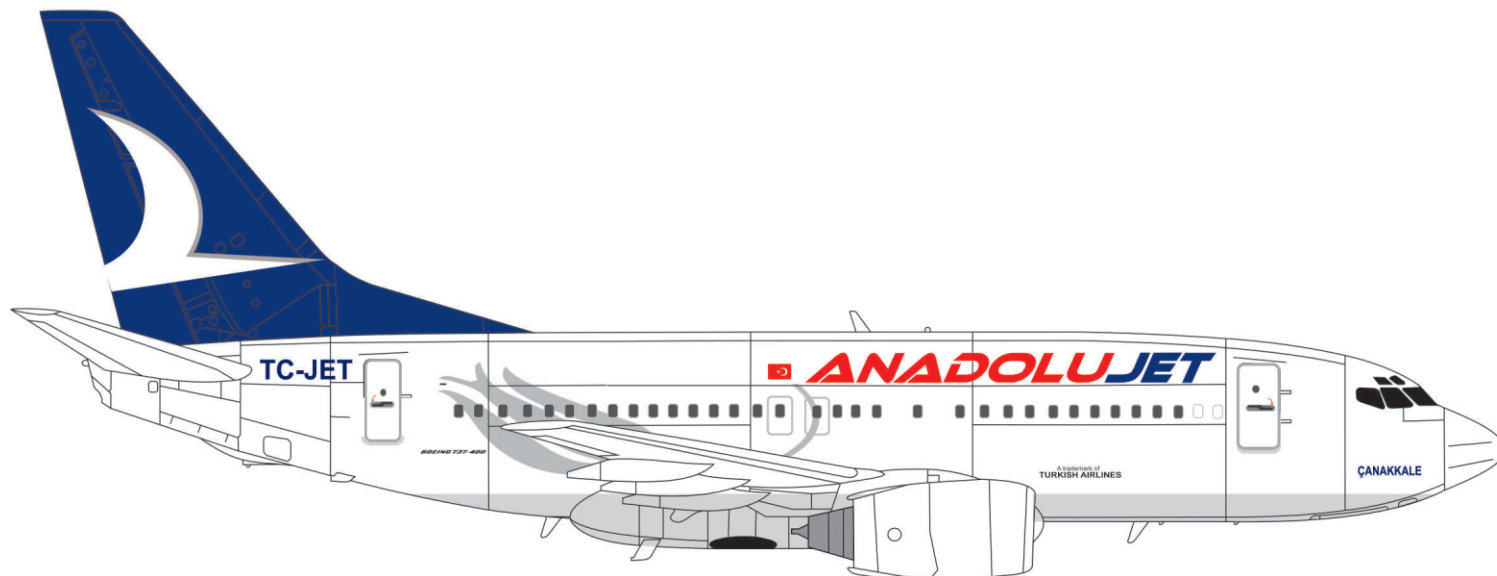

ANADOLUJET Fleet

Dat-01014

Nose landing gear doors

Right wing top

Left wing bottom