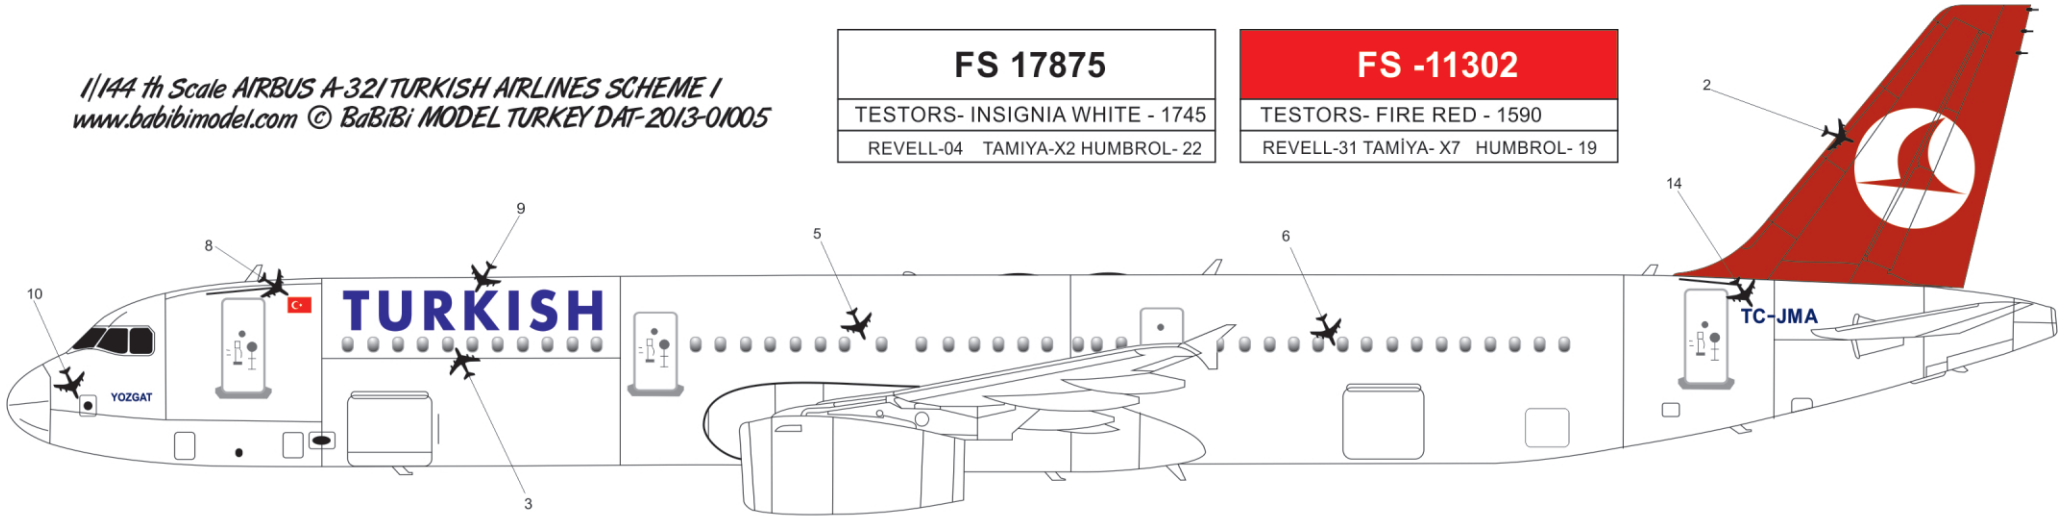

1/144 th Scale AIRBUS A-321 TURKISH AIRLINES SCHEME I  
 www.babibimodel.com © BaBiBi MODEL TURKEY DAT-2013-01005

<b>FS 17875</b>
TESTORS- INSIGNIA WHITE - 1745
REVELL-04 TAMIYA-X2 HUMBROL- 22

<b>FS -11302</b>
TESTORS- FIRE RED - 1590
REVELL-31 TAMIYA-X7 HUMBROL- 19

TC-JMA YOZGAT  
 TC-JMB OSMANIYE

\* TC-JMA is first delivered A-321-232  
 in Turkish Airline Fleet

copyright © babibimodel  
 all rights reserved  
 2013