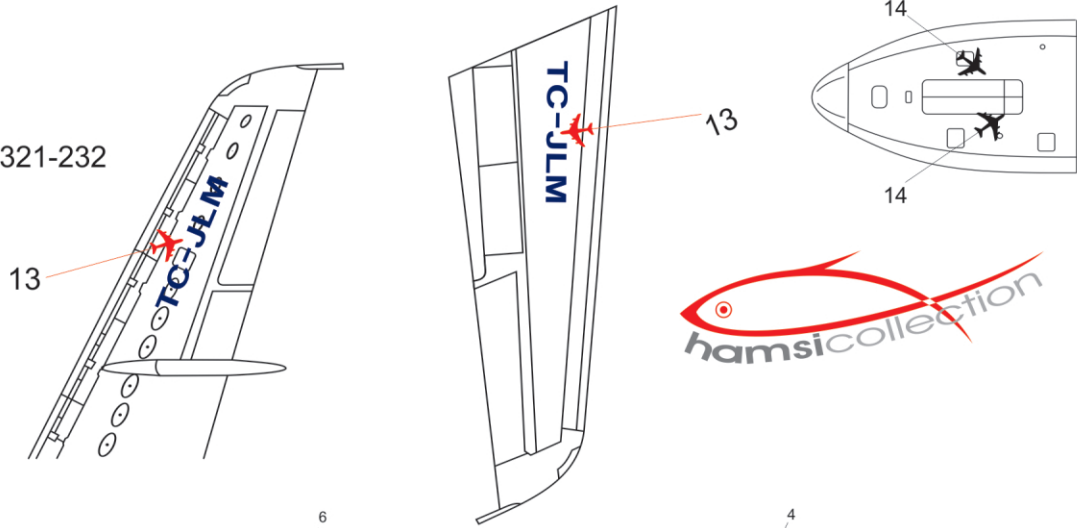

1/144 th Scale AIRBUS A-321 TURKISH AIRLINES SCHEME I  
 www.babibimodel.com © BaBiBi MODEL TURKEY DAT-2013-01005

<b>FS 17875</b>
TESTORS- INSIGNIA WHITE - 1745
REVELL-04 TAMIYA-X2 HUMBROL- 22

<b>FS -11302</b>
TESTORS- FIRE RED - 1590
REVELL-31 TAMIYA-X7 HUMBROL- 19

TC-JMA YOZGAT  
 TC-JMB OSMANIYE

\* TC-JMA is first delivered A-321-232  
 in Turkish Airline Fleet

copyright © babibimodel  
 all rights reserved  
 2013