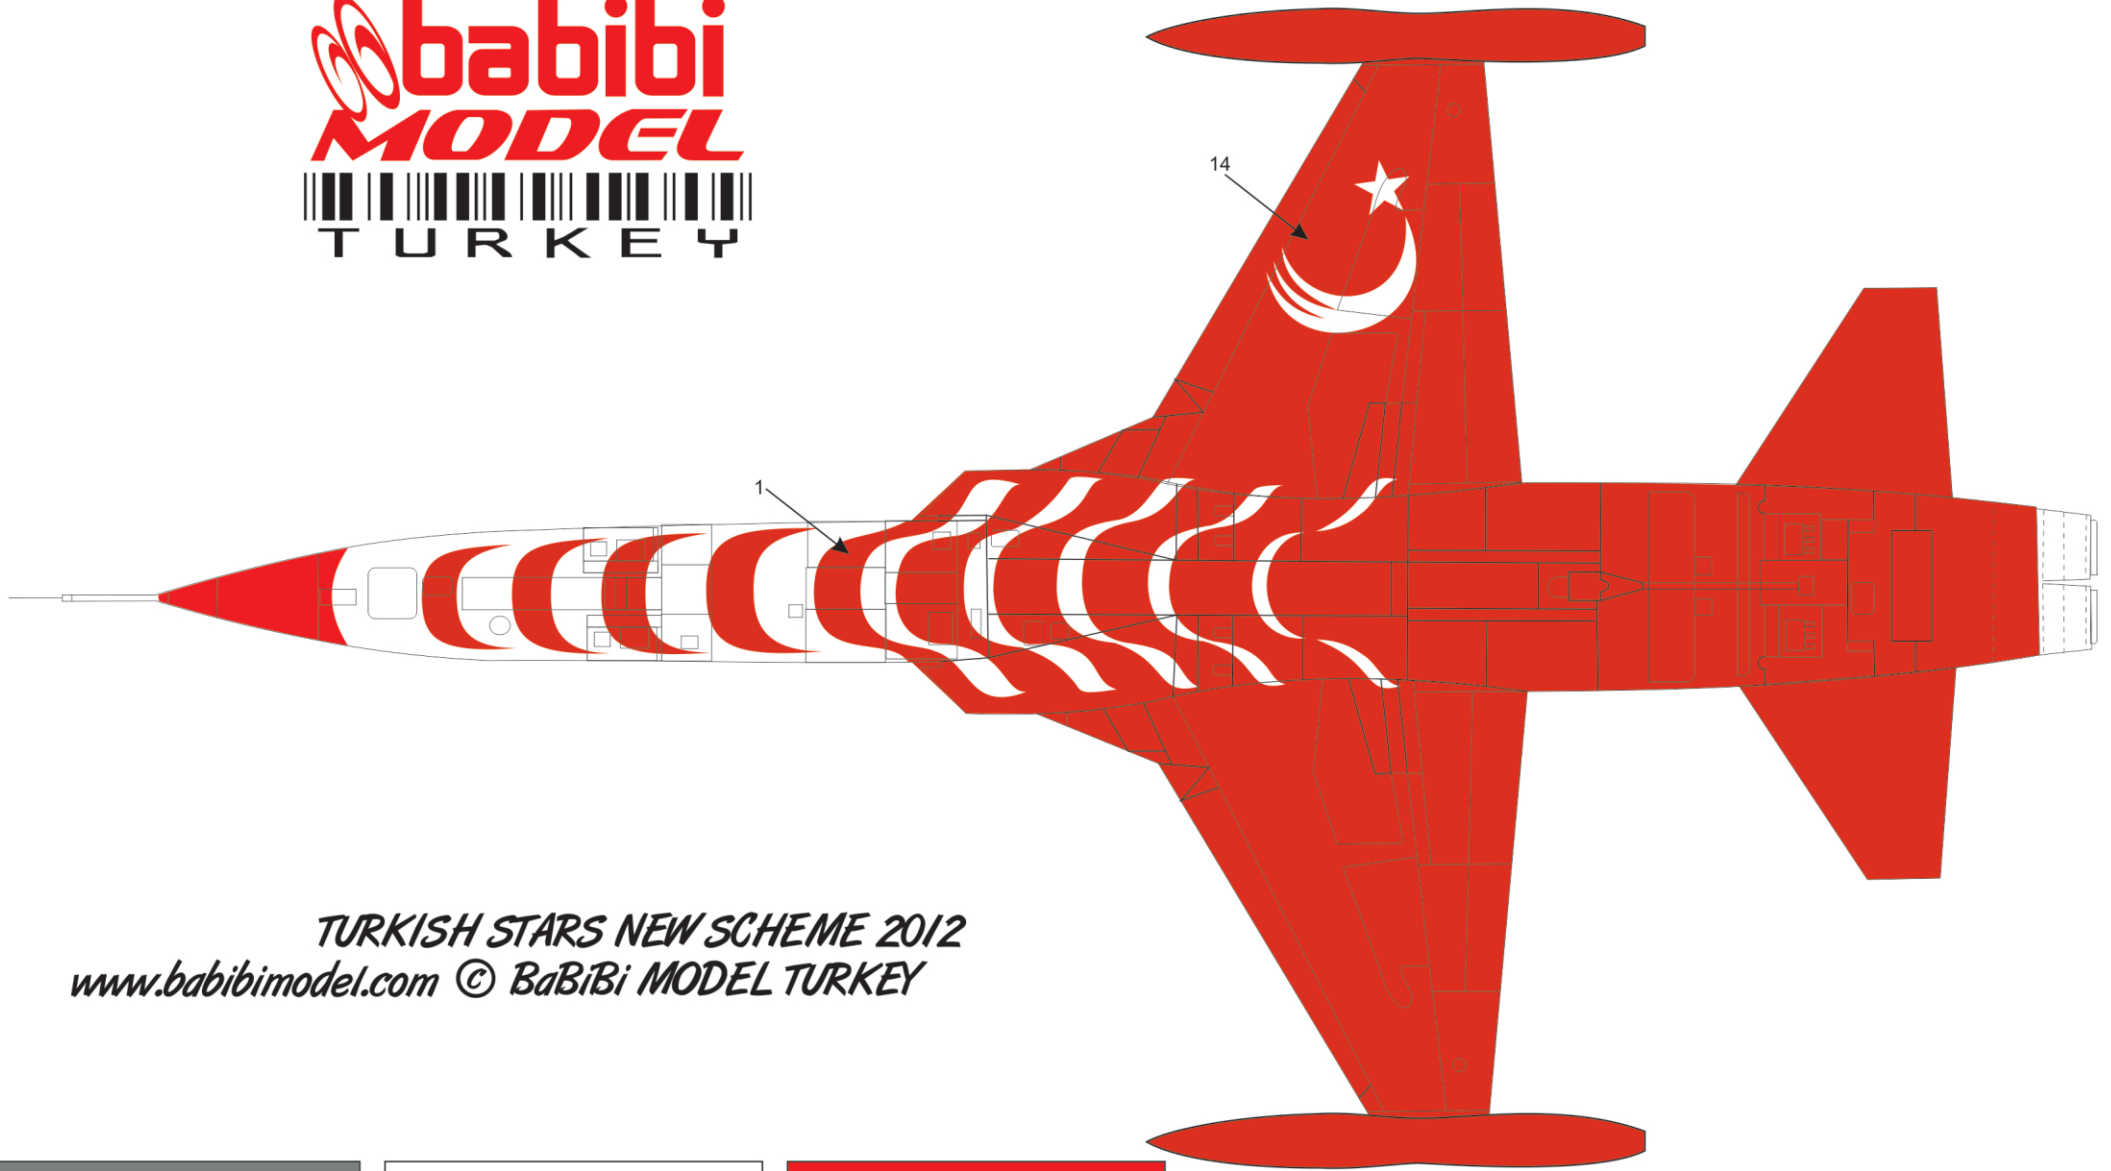

TURKISH STARS NEW SCHEME 2012
www.babibimodel.com © BaBiBi MODEL TURKEY

FS 36270
TESTORS- NEUTRAL GRAY - 1725
REVELL-374 TAMIYA-Xf20 HUMBROL- 126

FS 17875
TESTORS- INSIGNIA WHITE - 1745
REVELL-04 TAMIYA-X2 HUMBROL- 22

FS -11302
TESTORS- FIRE RED - 1590
REVELL-31 TAMIYA- X7 HUMBROL- 19