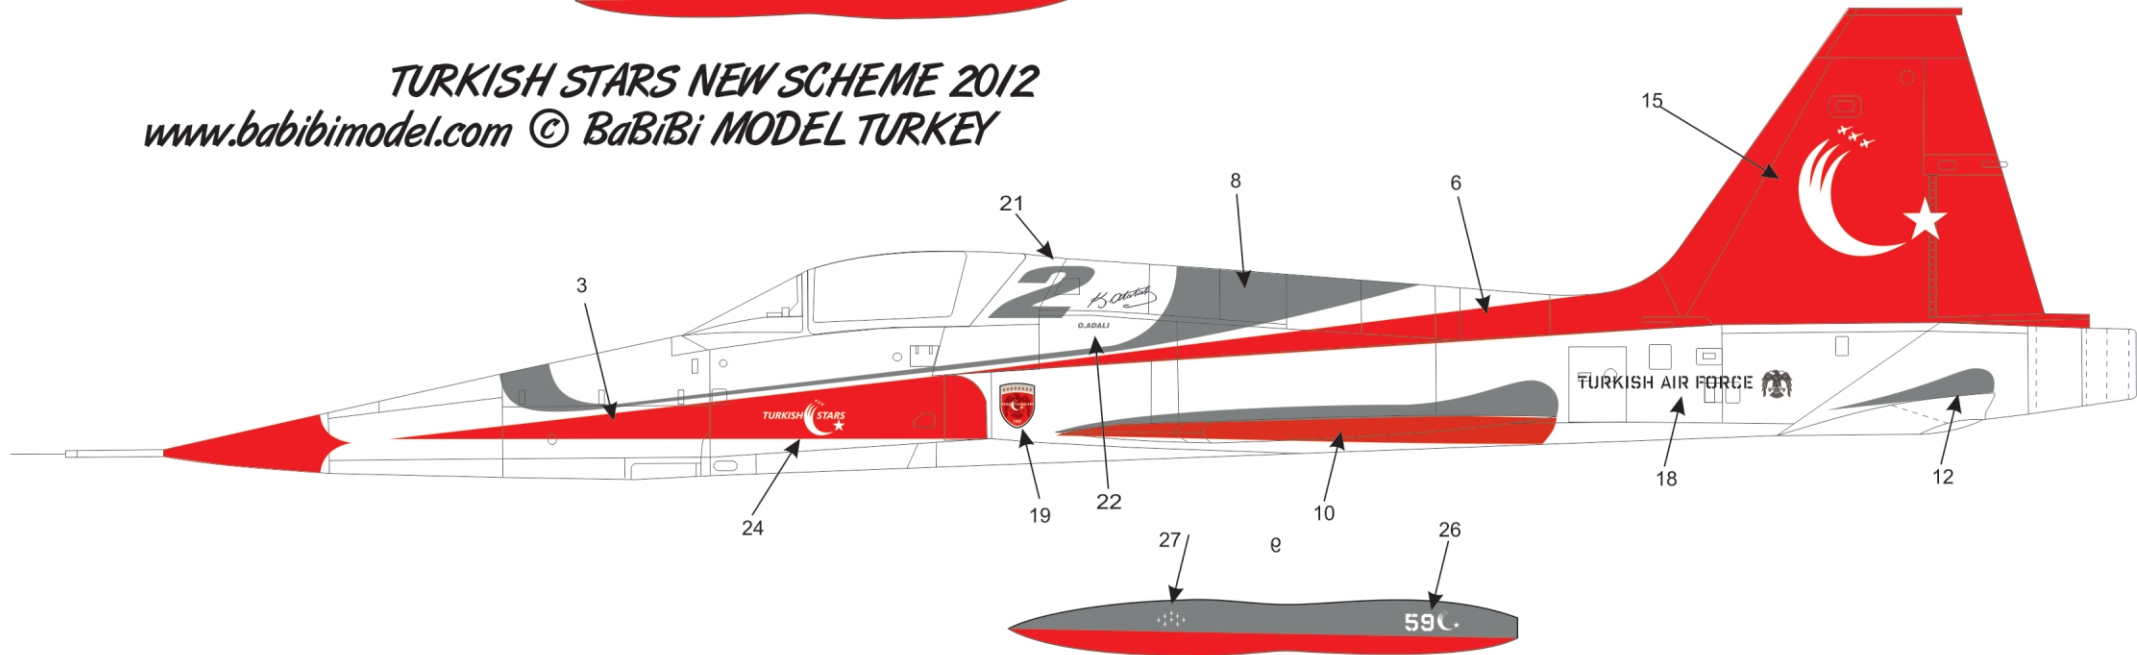

*TURKISH STARS NEW SCHEME 2012*  
*www.babibimodel.com © BaBiBi MODEL TURKEY*

<b>FS 36270</b>
TESTORS- NEUTRAL GRAY - 1725
REVELL-374 TAMİYA- XF20 HUMBROL- 126

<b>FS 17875</b>
TESTORS- INSIGNIA WHITE - 1745
REVELL-04 TAMİYA-X2 HUMBROL- 22

<b>FS -11302</b>
TESTORS- FIRE RED - 1590
REVELL-31 TAMİYA- X7 HUMBROL- 19

*TURKISH STARS NEW SCHEME 2012*  
*www.babibimodel.com © BaBiBi MODEL TURKEY*

<b>FS 36270</b>
TESTORS- NEUTRAL GRAY - 1725
REVELL-374 TAMIYA-Xf20 HUMBROL- 126

<b>FS 17875</b>
TESTORS- INSIGNIA WHITE - 1745
REVELL-04 TAMIYA-X2 HUMBROL- 22

<b>FS -11302</b>
TESTORS- FIRE RED - 1590
REVELL-31 TAMIYA- X7 HUMBROL- 19

*TURKISH STARS NEW SCHEME 2012*  
*www.babibimodel.com © BaBiBi MODEL TURKEY*