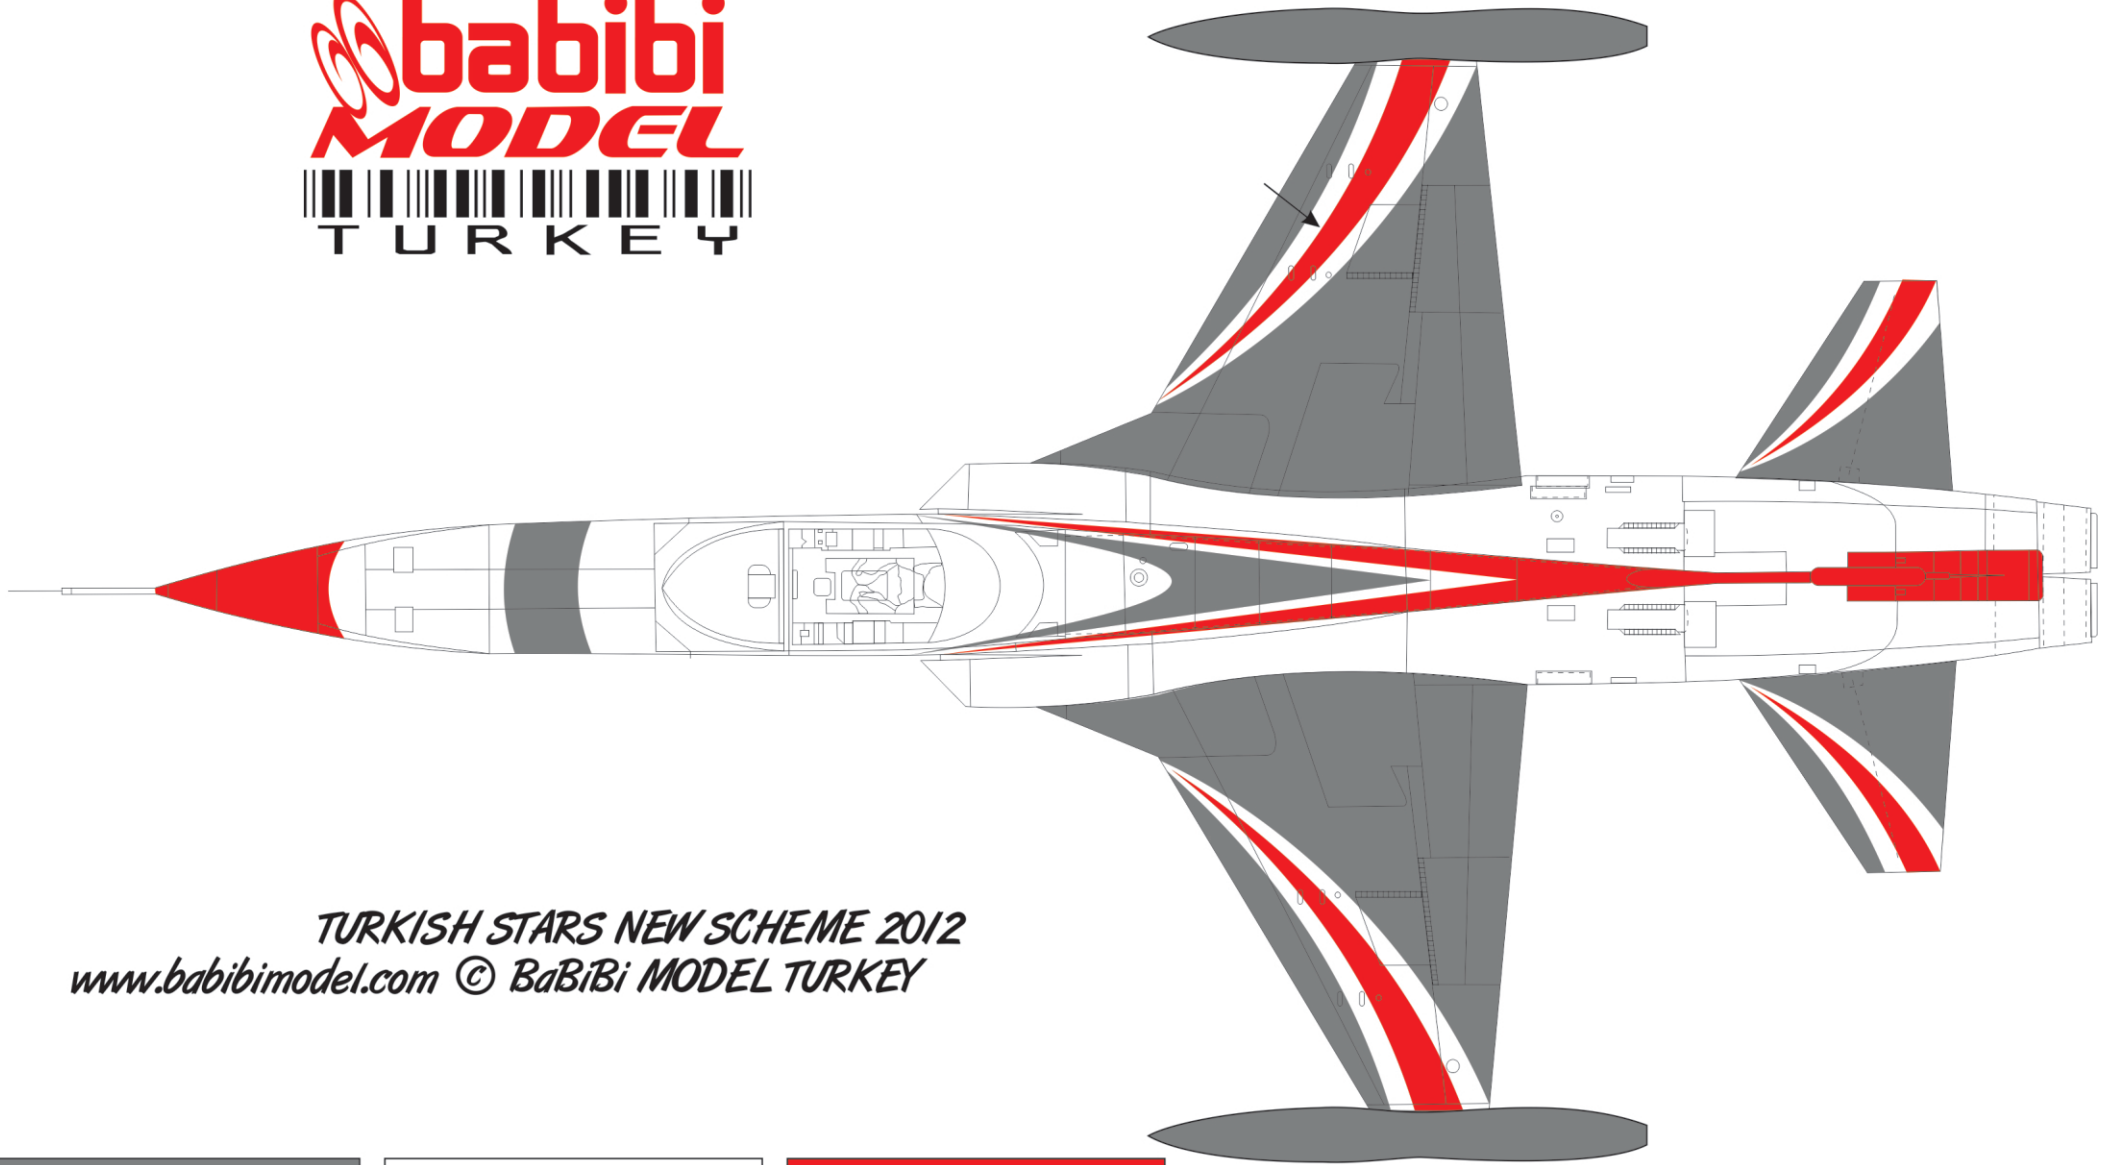

*TURKISH STARS NEW SCHEME 2012*  
*www.babibimodel.com © BaBiBi MODEL TURKEY*

<b>FS 36270</b>
TESTORS- NEUTRAL GRAY - 1725
REVELL-374 TAMİYA- XF20 HUMBROL- 126

<b>FS 17875</b>
TESTORS- INSIGNIA WHITE - 1745
REVELL-04 TAMİYA-X2 HUMBROL- 22

<b>FS -11302</b>
TESTORS- FIRE RED - 1590
REVELL-31 TAMİYA- X7 HUMBROL- 19

*TURKISH STARS NEW SCHEME 2012*  
*www.babibimodel.com © BaBiBi MODEL TURKEY*

<b>FS 36270</b>
TESTORS- NEUTRAL GRAY - 1725
REVELL-374 TAMIYA-Xf20 HUMBROL- 126