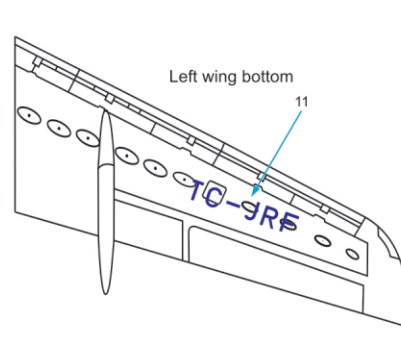

Airbus A-321-231

Turkish Airlines 100 th Year Anniversary

Nose landing gear doors

Left wing bottom

Right wing top