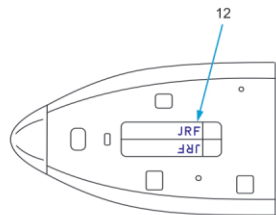

Airbus A-321-231

Turkish Airlines 100 th Year Anniversary

Nose landing gear doors

Left wing bottom

Right wing top