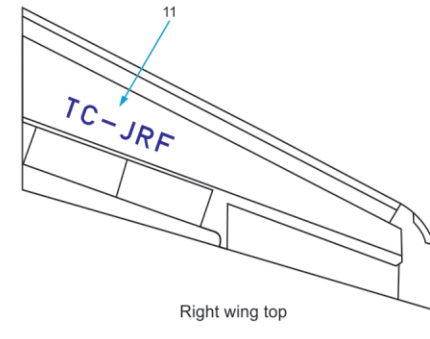

Airbus A-321-231

Turkish Airlines 100 th Year Anniversary

Nose landing gear doors

Left wing bottom

Right wing top