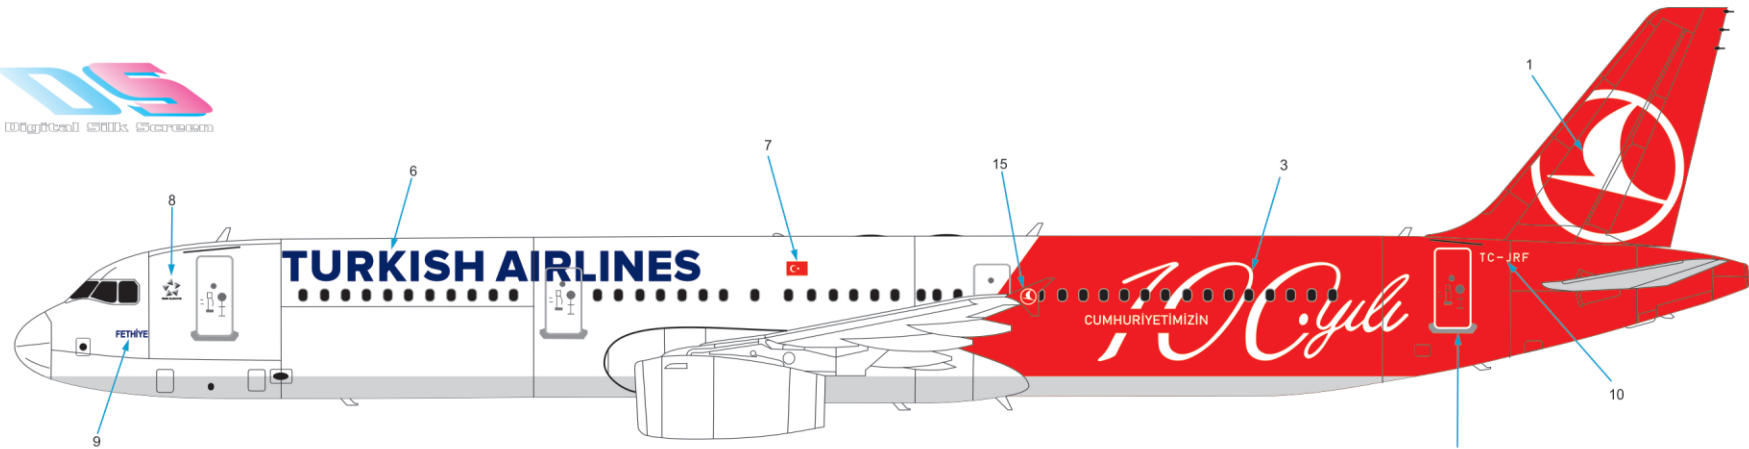

Airbus A-321-231

Turkish Airlines 100 th Year Anniversary

Nose landing gear doors

Left wing bottom

Right wing top